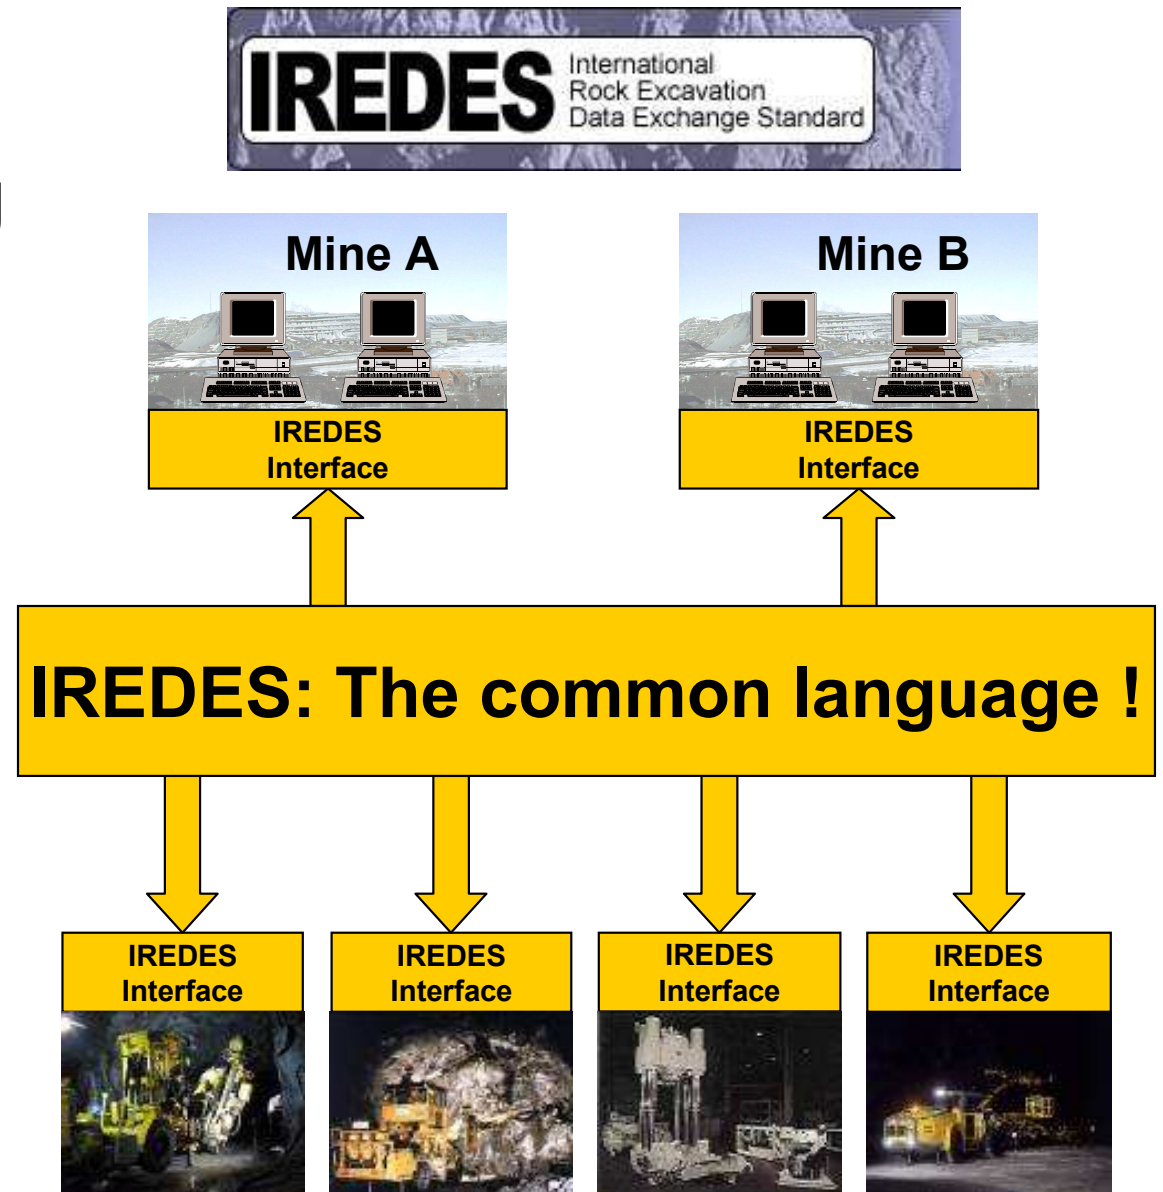

IREDES

<http://www.iredes.org>

- Launched 2000
- 20+ members
- XML based
- Different profiles
- Perhaps SMART could interface to reach a world wide standard?