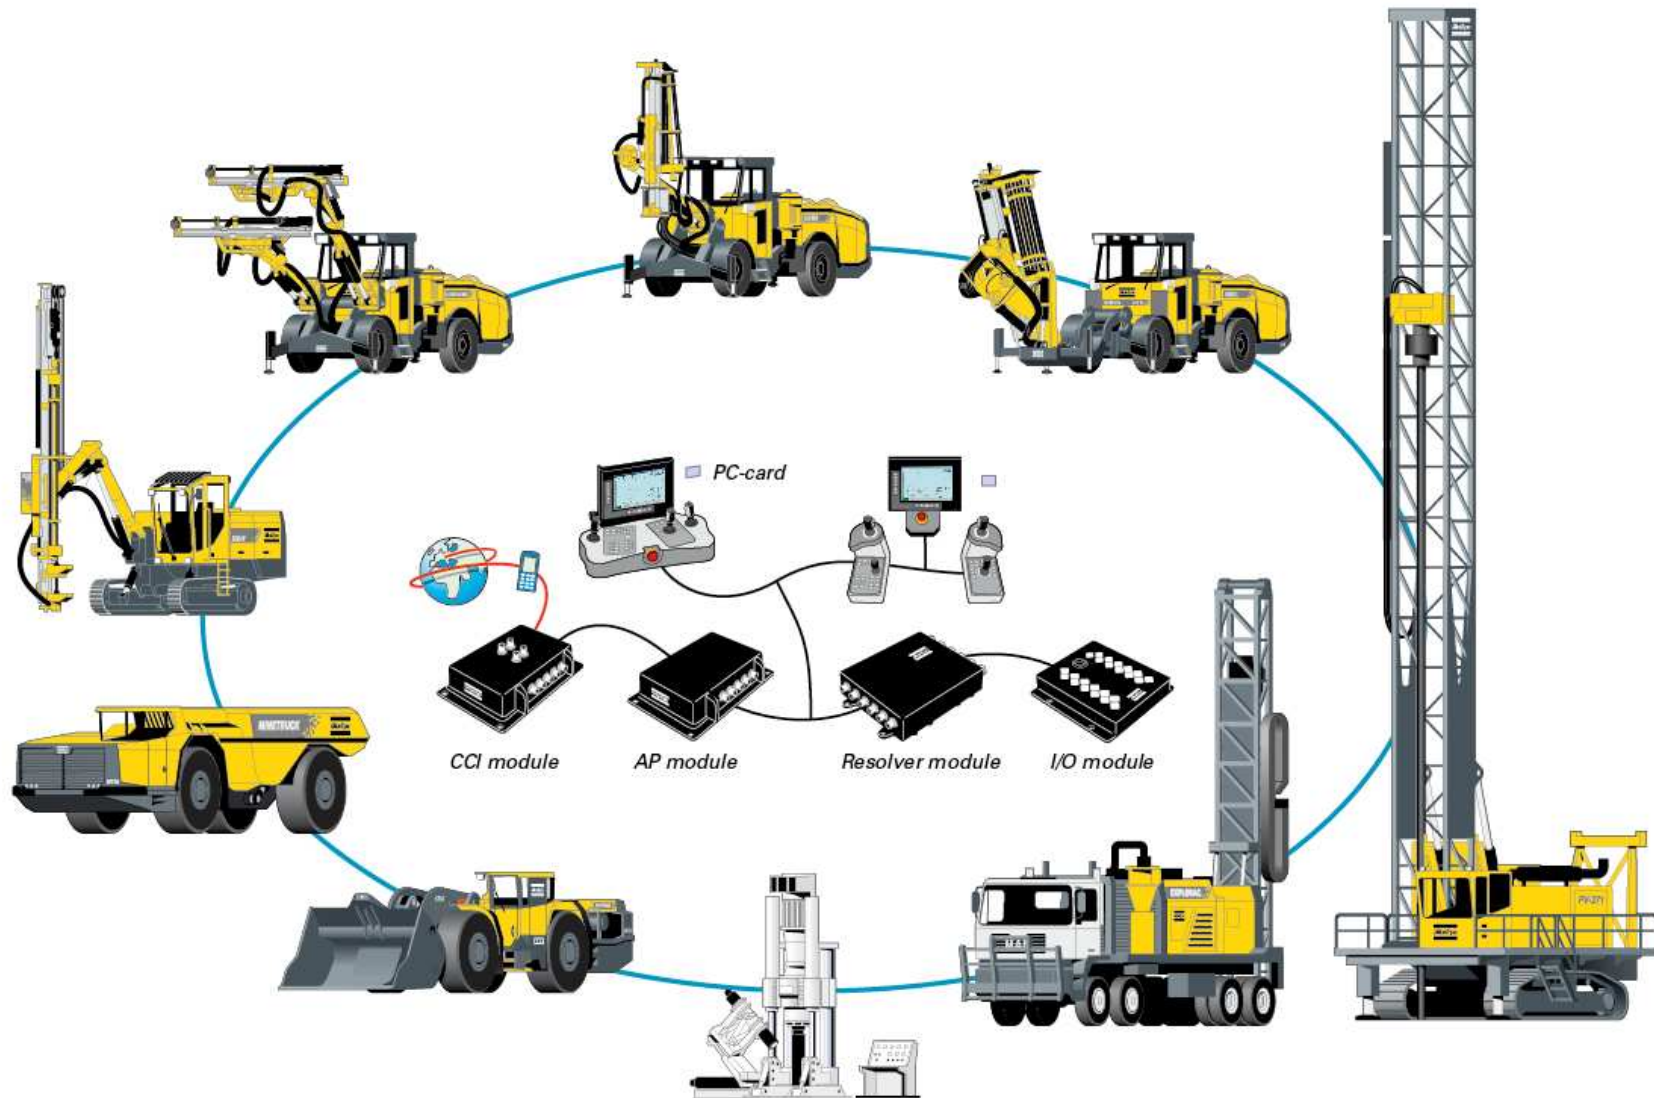

# RCS Total Solutions

# Discussion Points

- **Communication**
  - IP based supplied by mine
- **Operational hardware platform**
  - OEM must insure performance, safety, meets application requirements and environmental conditions
- **3rd party running in our hardware**
  - Risk of effecting control system, jeopardizing safety, interlocks, and performance
- **Data accessibility**
  - Support IREDES enough for the mines operation defined in IREDES
- **Data ownership.**
  - IREDES A defined set of data, agreed to by operators.