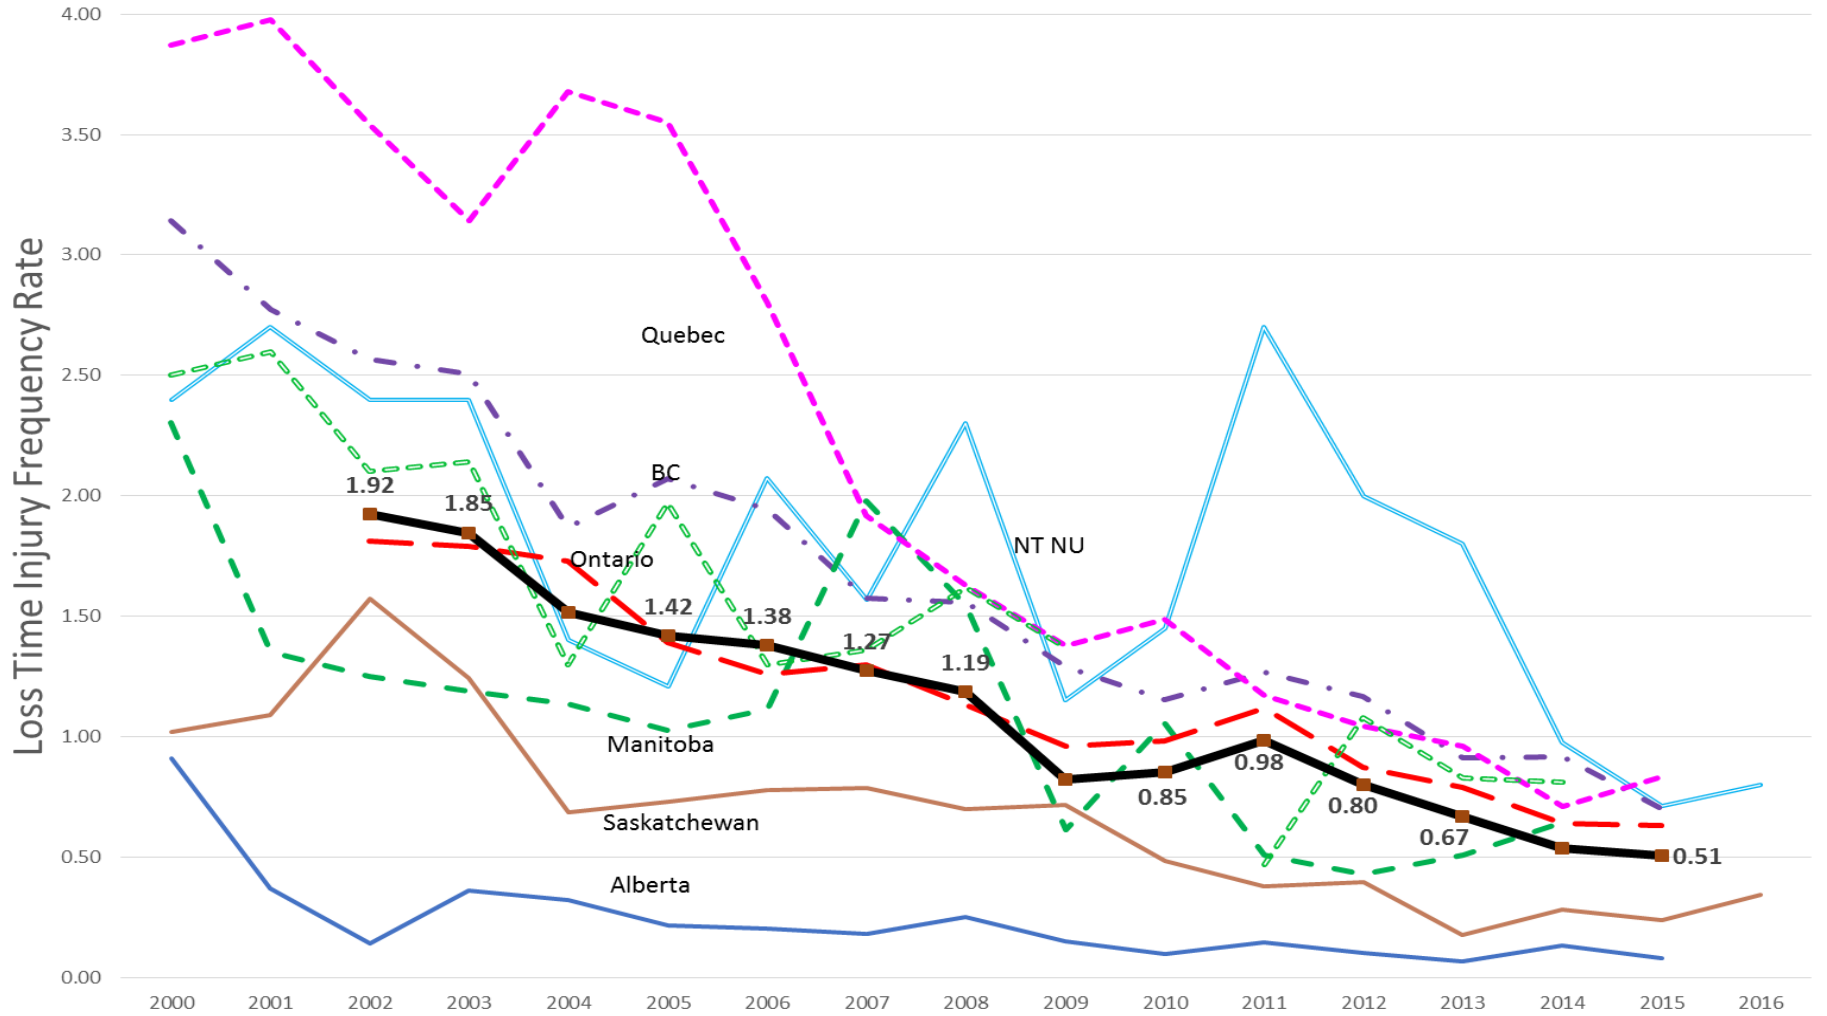

Working Collaboratively To Improve Mining Industry Safety

SMART Surface Mining Association
For Research & Technology

Canadian Average and Provincial Loss Time Injury Frequency Rate

Canadian Total and Provincial Number of Fatalities